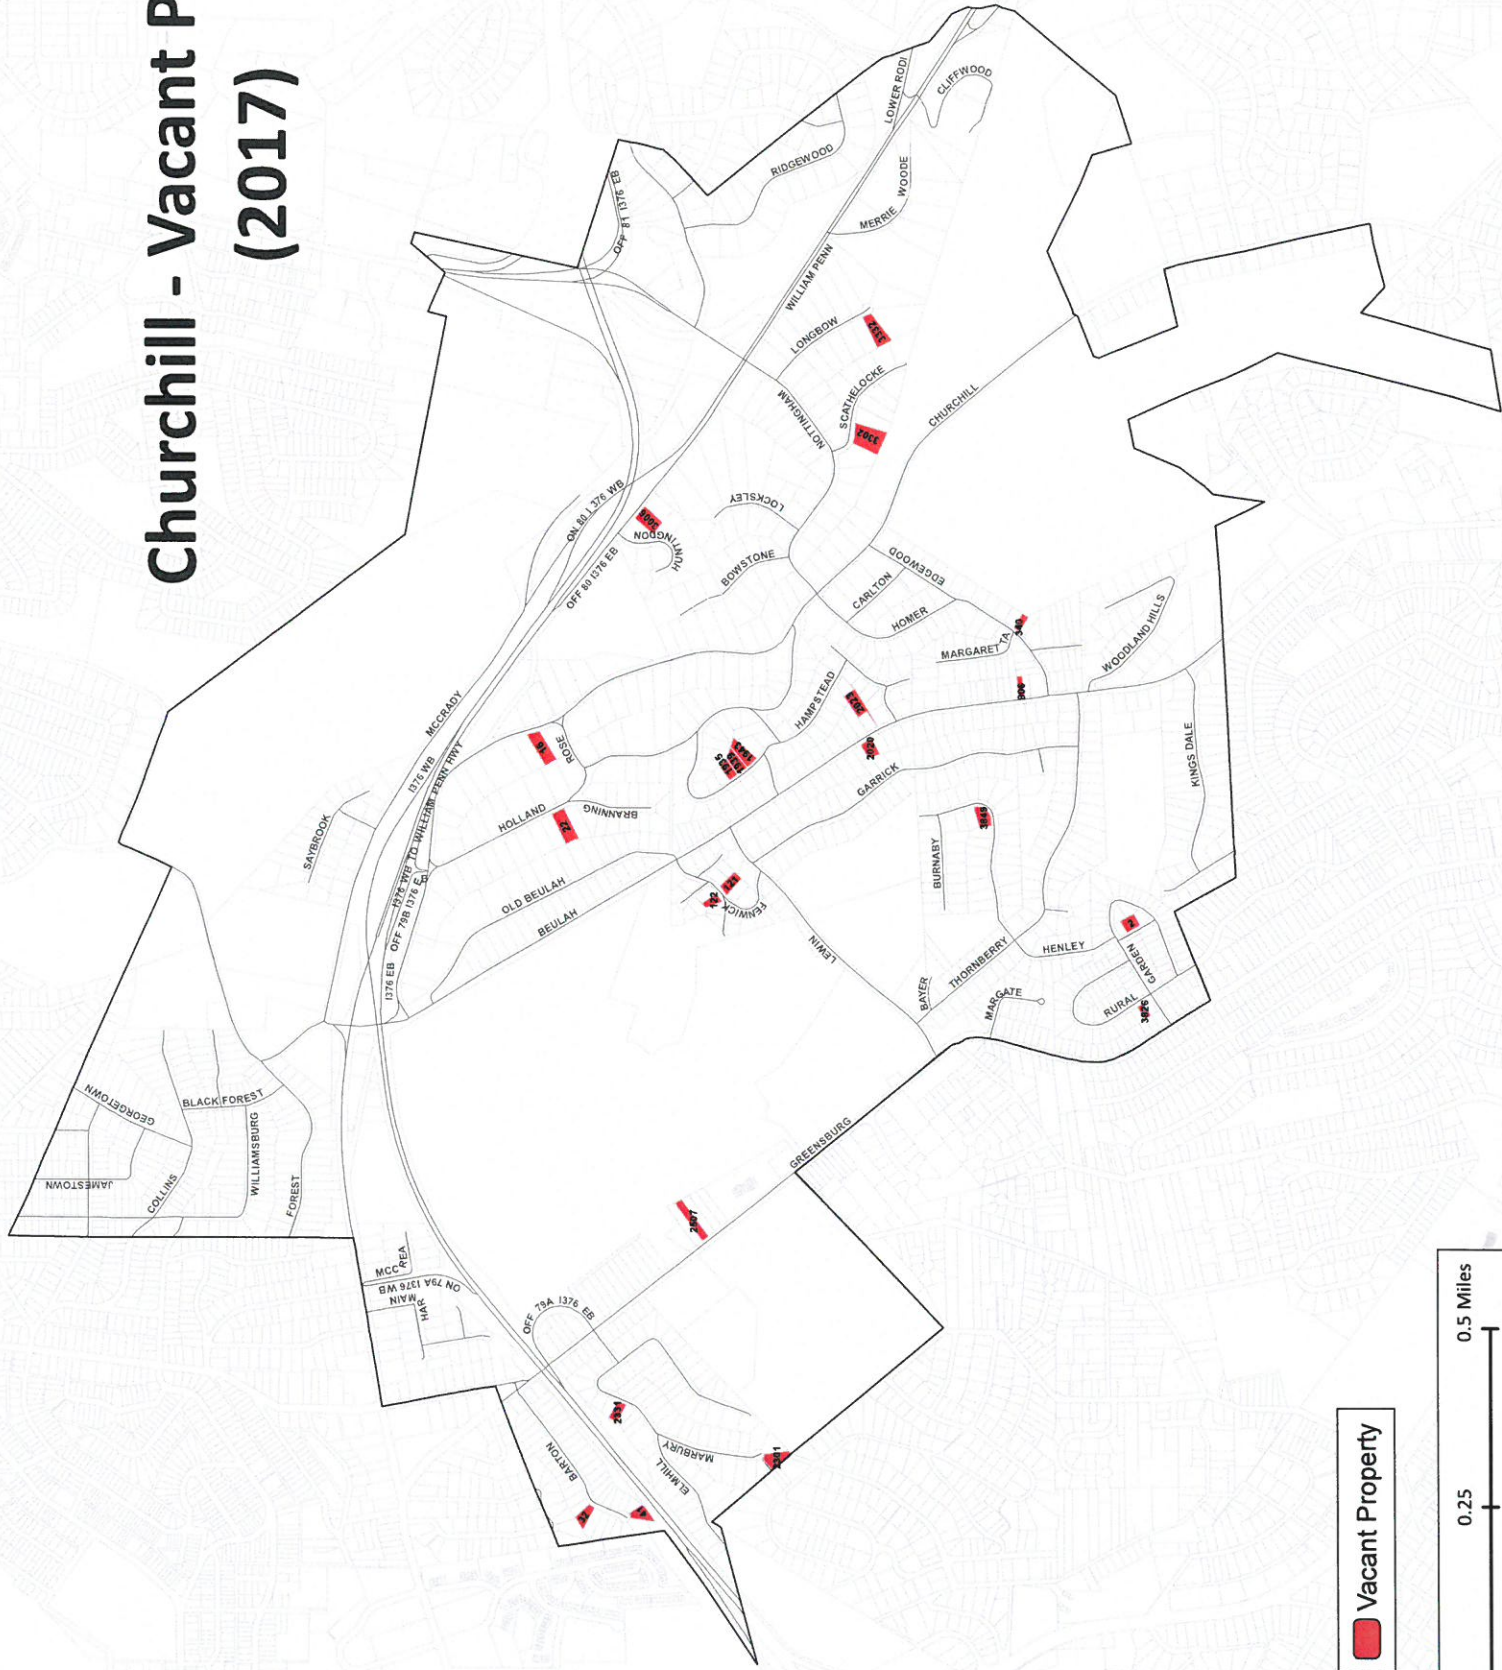

# Churchill - Vacant Property (2017)

 Vacant Property

## Housing Vacancy, Borough of Churchill, 2017

Number	Parcel ID	House Number	Address
1	298-B-170	32	Barton Drive
2	298-F-154	41	Barton Drive
3	371-R-4	2020	Beulah Road
4	371-R-97	2023	Beulah Road
5	372-C-112	806	Brown Avenue (Beulah Rd)
6	371-C-15	16	Churchill Road
7	371-F-94	121	Fenwick Drive
8	371-F-73	122	Fenwick Drive
9	298-H-30	2507	Greensburg Pike
10	371-F-154	1935	Hampstead Drive
11	371-F-157	1939	Hampstead Drive
12	371-K-284	1943	Hampstead Drive
13	372-B-136	3849	Henley Drive
14	371-B-115	22	Holland Road
15	372-C-233	340	Homer Drive
16	452-N-10	3332	Longbow Drive
17	298-K-244	2301	Marbury Road
18	298-F-207	2331	Marbury Road
19	372-E-144	3826	Rural Court
20	452-N-44	3302	Scathelocke Road
21	372-E-260	2	Stevens Lane
22	371-H-78	3006	William Penn HWY